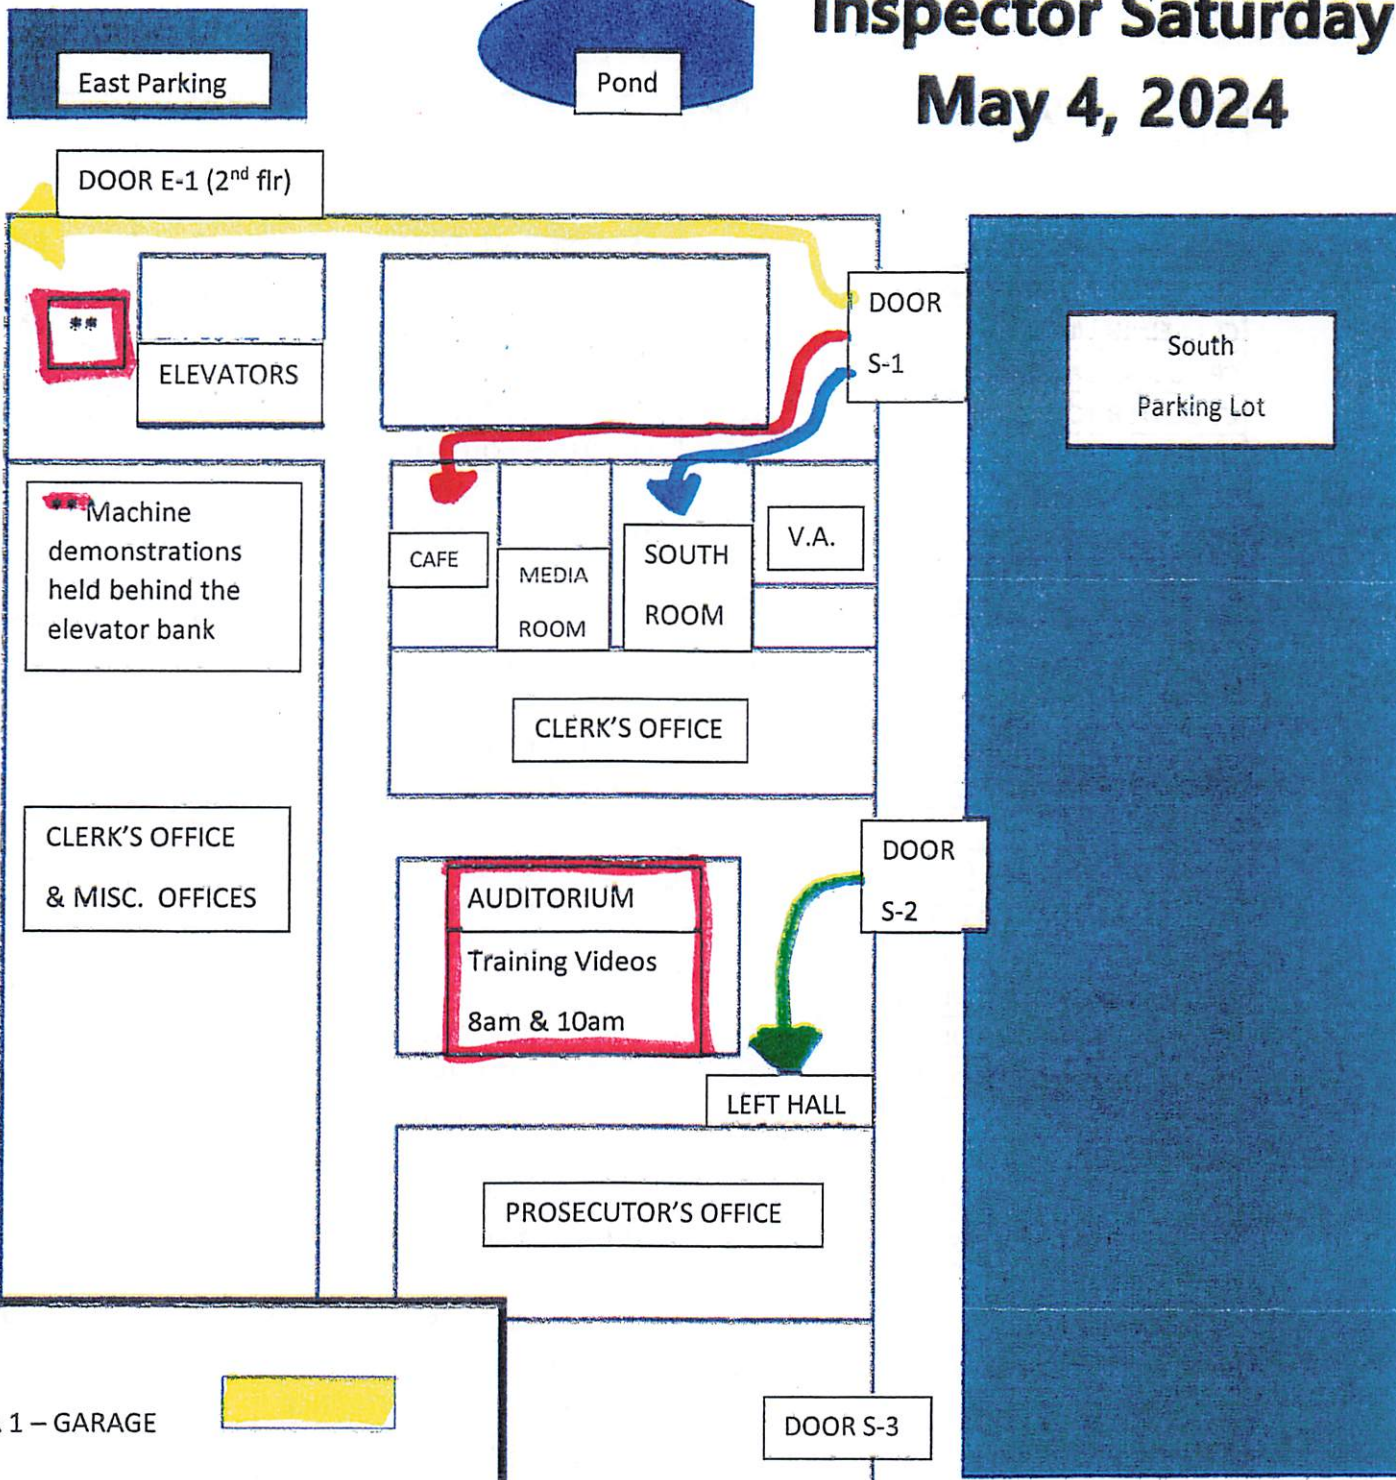

Main St.

Inspector Saturday May 4, 2024

93rd Ave.

Inspectors: See reverse for equipment pick-up times and locations.

On-line Poll Worker
Video Training
Youtube Search: LCBER
Choose: Complete Poll Worker Training

LOCATION	DOOR	ROOM	AREA	TIME
CAL - CALUMET TOWNSHIP	S1	1ST FLOOR SOUTH ENTRANCE	3	8AM
CCT - CEDAR CREEK TOWNSHIP	S2	LEFT HALL	4	8AM
CL - CEDAR LAKE	S1	CAFETERIA	2	8AM
CP - CROWN POINT	S2	LEFT HALL	4	8AM
CT CENTER TOWNSHIP	S2	LEFT HALL	4	8AM
D - DYER	S1	1ST FLOOR SOUTH ENTRANCE	3	8AM
EC - EAST CHICAGO	S1	GARAGE	1	8AM
ECT - EAGLE CREEK TOWNSHIP	S1	1ST FLOOR SOUTH ENTRANCE	3	8AM
G1 - GARY 1ST DISTRICT	S1	GARAGE	1	9AM
G2 - GARY 2ND DISTRICT	S1	GARAGE	1	9AM
G3 - GARY 3RD DISTRICT	S1	CAFETERIA	2	9AM
G4 - GARY 4TH DISTRICT	S1	CAFETERIA	2	9AM
G5 - GARY 5TH DISTRICT	S1	1ST FLOOR SOUTH ENTRANCE	3	9AM
G6 - GARY 6TH DISTRICT	S1	1ST FLOOR SOUTH ENTRANCE	3	9AM
GR - GRIFFITH	S2	LEFT HALL	4	9AM
H1 - HAMMOND 1ST DISTRICT	S1	CAFETERIA	2	10AM
H2 - HAMMONE 2ND DISTRICT	S1	CAFETERIA	2	10AM
H3 - HAMMOND 3RD DISTRICT	S1	1ST FLOOR SOUTH ENTRANCE	3	10AM
H4 - HAMMOND 4TH DISTRICT	S1	1ST FLOOR SOUTH ENTRANCE	3	10AM
H5 - HAMMOND 5TH DISTRICT	S2	LEFT HALL	4	10AM
H6 - HAMMOND 6TH DISTRICT	S2	LEFT HALL	4	10AM
HL - HIGHLAND	S2	LEFT HALL	4	10AM
HO - HOBART	S1	GARAGE	1	10AM
HOT - HOBART TOWNSHIP	S1	GARAGE	1	10AM
HT - HANOVER TOWNSHIP	S1	1ST FLOOR SOUTH ENTRANCE	3	10AM
LS - LAKE STATION	S1	GARAGE	1	11AM
M - MUNSTER	S1	CAFETERIA	2	11AM
MER - MERRILLVILLE	S1	1ST FLOOR SOUTH ENTRANCE	3	11AM
RT - ROSS TOWNSHIP	S1	1ST FLOOR SOUTH ENTRANCE	3	11AM
SCH - SCHERERVILLE	S1	CAFETERIA	2	11AM
SJ - SAINT JOHN	S1	GARAGE	1	11AM
SJT - SAINT JOHN TOWNSHIP	S2	LEFT HALL	4	11AM
W - WHITING	S1	1ST FLOOR SOUTH ENTRANCE	3	11AM
WCT - WEST CREEK TOWNSHIP	S2	LEFT HALL	4	11AM
WT - WINFIELD TOWNSHIP	S1	1ST FLOOR SOUTH ENTRANCE	3	11AM

INSPECTORS ONLY
Please report to your assigned
area for equipment pick-up